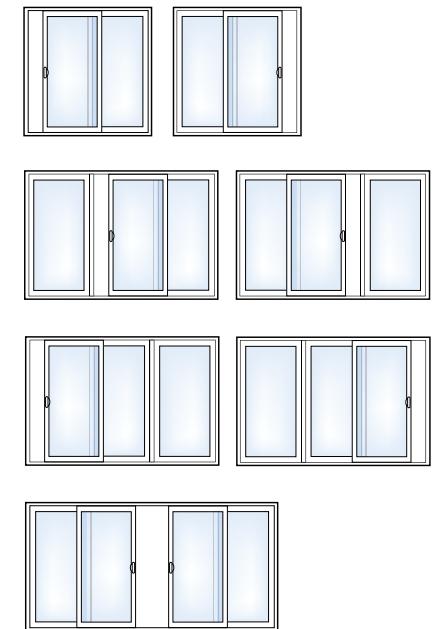

The Simonton difference is in the details.

◀ Casement screen clips are located on the interior and embedded to provide a clean look.

- A** Dual pull rails are molded into the sash for increased strength and ease of operation.
- B** Equal sight lines provide symmetry of design.
- C** On Double and Single Hung windows, an Air Lok™ allows the window to remain partially open for fresh air.

Simonton patio doors help open living areas, bring the outside in and are an excellent way to make the most of a great view. Whether you choose the versatile Hinged Patio Door, the elegant French Sliding Patio Door or the sleek Contemporary Patio Door, you'll love the view from here.

▲ **The French Sliding Patio Door** features a wide stile and rail design that provides the elegant look of a French Rail hinged patio door with the space-saving operation of a sliding patio door.

▲ **The Contemporary Patio Door** boasts a sleek, streamlined profile. The broad expanse of glass afforded by a narrower panel frame results in larger sight lines for a clean, unobstructed view.

**Sliding Door Configurations**

**Hinged Door Configurations**

Ask your Simonton Windows® dealer which Patio Door is right for you.

*Some doors shown with optional grids and hardware.*