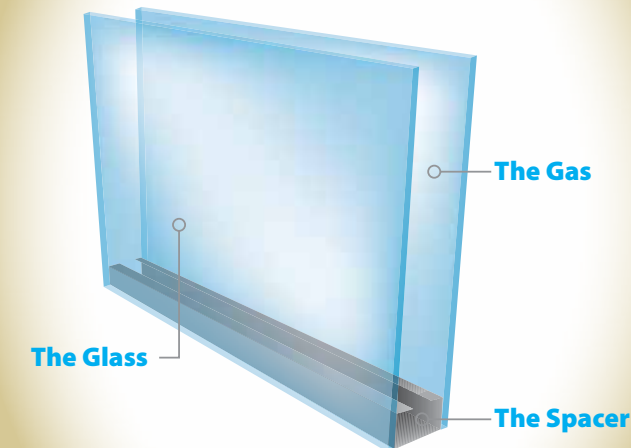

INSULATING GLASS UNIT