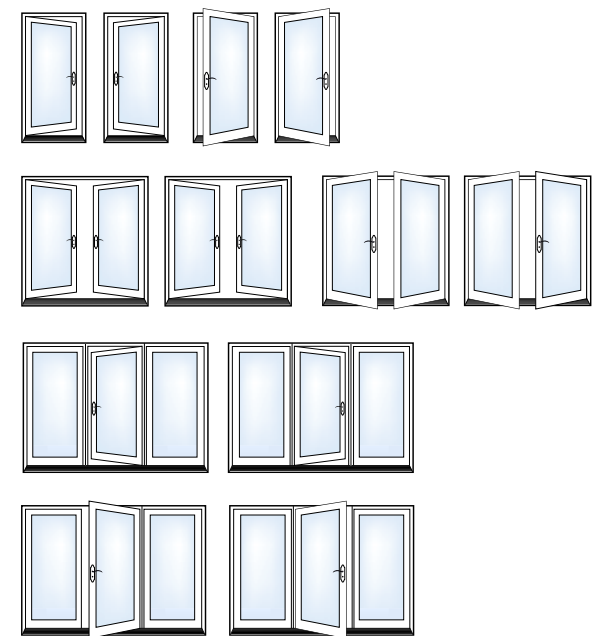

The Simonton difference is in the details.

◀ Casement screen clips are located on the interior and embedded to provide a clean look.

- A** Dual pull rails are molded into the sash for increased strength and ease of operation.
- B** Equal sight lines provide symmetry of design.
- C** On Double and Single Hung windows, an Air Lok™ allows the window to remain partially open for fresh air.

Simonton patio doors help open living areas, bring the outside in and are an excellent way to make the most of a great view. Whether you choose the versatile Hinged Patio Door, the elegant French Sliding Patio Door or the sleek Contemporary Patio Door, you'll love the view from here.

▲ **The French Sliding Patio Door** features a wide stile and rail design that provides the elegant look of a French Rail hinged patio door with the space-saving operation of a sliding patio door.

▲ **The Contemporary Patio Door** boasts a sleek, streamlined profile. The broad expanse of glass afforded by a narrower panel frame results in larger sight lines for a clean, unobstructed view.

**Sliding Door Configurations**

**Hinged Door Configurations**

Ask your Simonton Windows® dealer which Patio Door is right for you.

*Some doors shown with optional grids and hardware.*