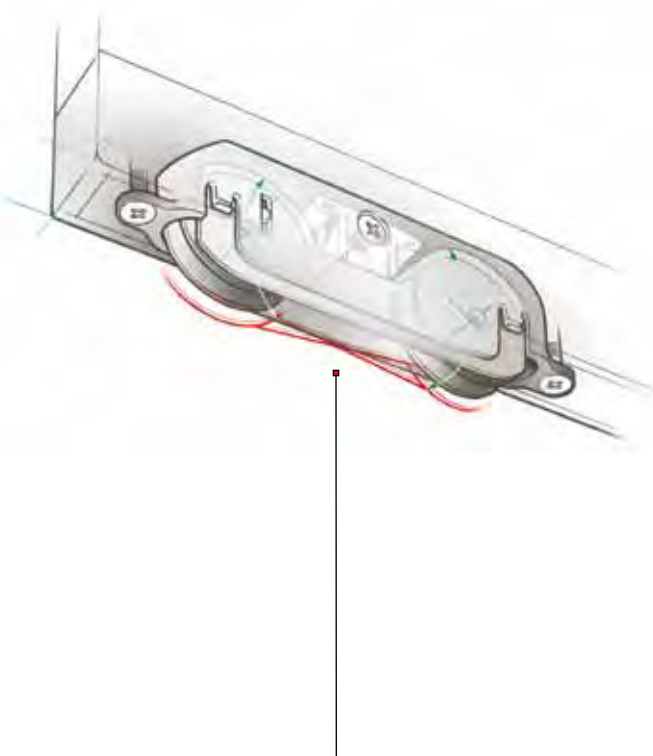

DESIGN flexibility

Milgard's aluminum patio door offers effortless, worry-free operation for a lifetime.

Milgard aluminum windows can be combined and matched to build just about any configuration you can dream up. And because of aluminum's inherent strength, these configurations aren't hindered by large mullions or other view-robbing structural members. Beyond rectangular shapes, our aluminum windows are available in a variety of radius and arch-top designs.

For replacement window use, Milgard offers our Z-Bar™ line of aluminum windows, offering a solution for stucco applications without removal of the old window system. This method of replacement avoids disruption of the original building envelope. We also offer an H-Bar™ window system for replacement of old sloped sill wood windows. Ask your Milgard representative for more information about these unique window systems.

Our comprehensive aluminum line is also complemented by a line of matching, sliding patio doors, available in two, three and four panel configurations. A screen with color-matched extruded frame is included with all operable windows and doors.